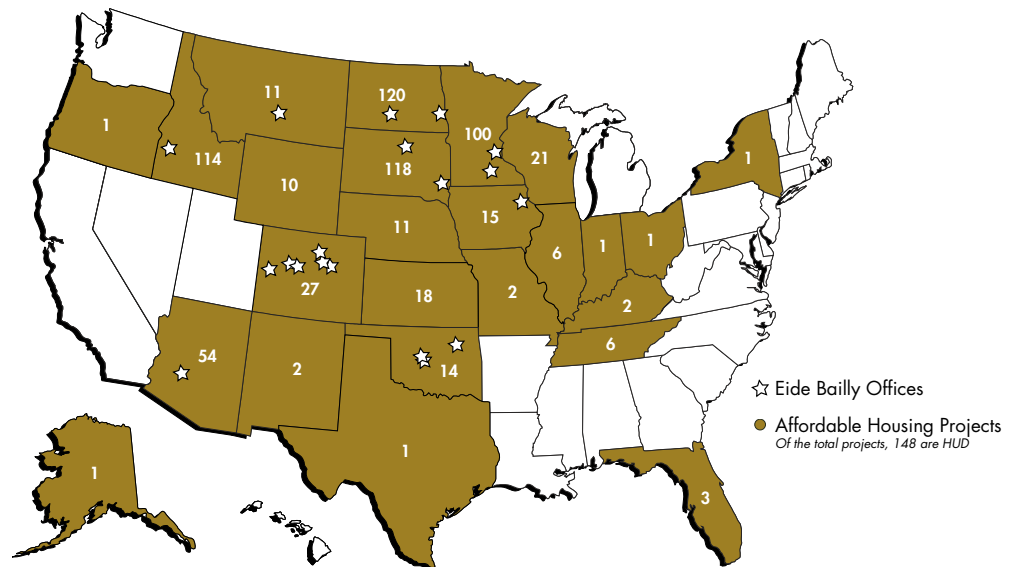

Real Estate

Serving the Affordable Housing Industry

Clients appreciate our friendly and caring real estate team of professionals, who are timely, efficient and responsive. In addition, clients also benefit from having access to specialized resources across the Firm who provide solutions for unique business issues.

“Eide Bailly has a diverse affordable housing client base—which allows them to have in-depth knowledge of our industry. They assist many clients with similar issues and are then able to share ideas with us, which makes our company better.”

*~ Tom Costello, Owner
Costello Companies*

Affordable Housing Projects

Experience the Eide Bailly Difference

888.302.6681 | www.eidebailly.com